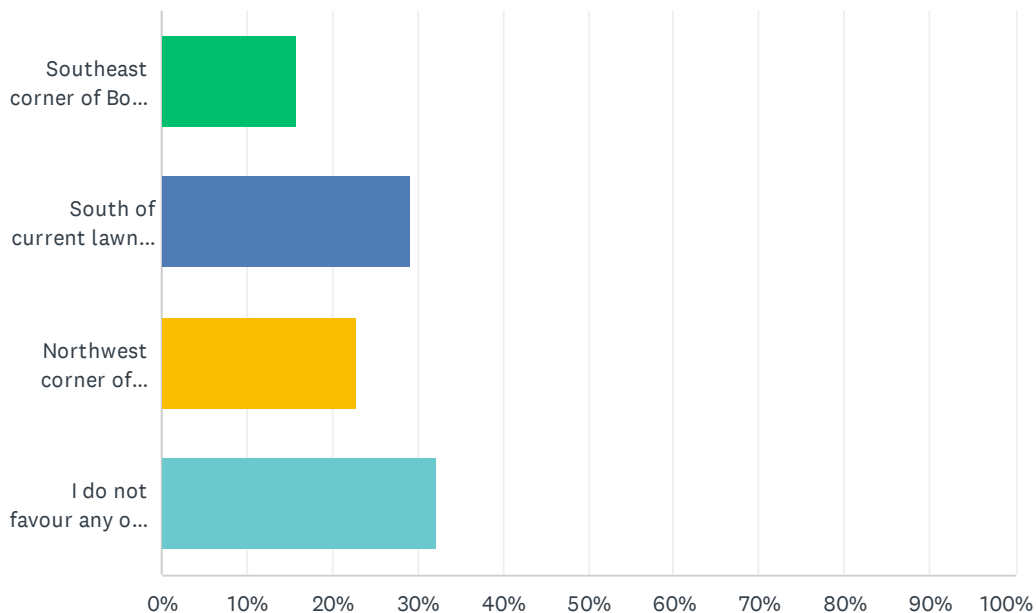

Q4 Where do you feel is the most appropriate location for a Cenotaph/memorial in Memorial Park?

Answered: 1,024 Skipped: 69

ANSWER CHOICES	RESPONSES
Southeast corner of Booth Drive and Park Drive South. (Option A on the above map)	15.82% 162
South of current lawn bowling greens, near the parking lot of "19 on the Park" (Civic Ave.). (Option B on the above map)	29.20% 299
Northwest corner of Hoover Park Drive and Park Drive South. (new option) (Option C on the above map)	22.75% 233
I do not favour any of the locations above, and would prefer it here (if any):	32.23% 330
TOTAL	1,024

#	I DO NOT FAVOUR ANY OF THE LOCATIONS ABOVE, AND WOULD PREFER IT HERE (IF ANY):	DATE
1	I would prefer to see the cenotaph only at civic square in the property to be recreated by the former Stouffville florist. A Main street location honours our fallen soldiers. A Civic square allows for some ____ (?) display.	4/5/2024 1:37 PM
2	East of the clock tower. 19 on the park should be used for the Remembrance Day Service and washrooms are located nearby.	4/5/2024 9:44 AM
3	did not say	4/5/2024 9:43 AM
4	By the clock tower	4/5/2024 9:42 AM
5	Close to the library as it would be accessible.	4/4/2024 12:50 PM
6	Stouffville cemetery next to crosses of soldiers	4/3/2024 1:17 PM
7	The Museum would be appropriate	4/3/2024 9:50 AM
8	NA	4/2/2024 4:51 PM