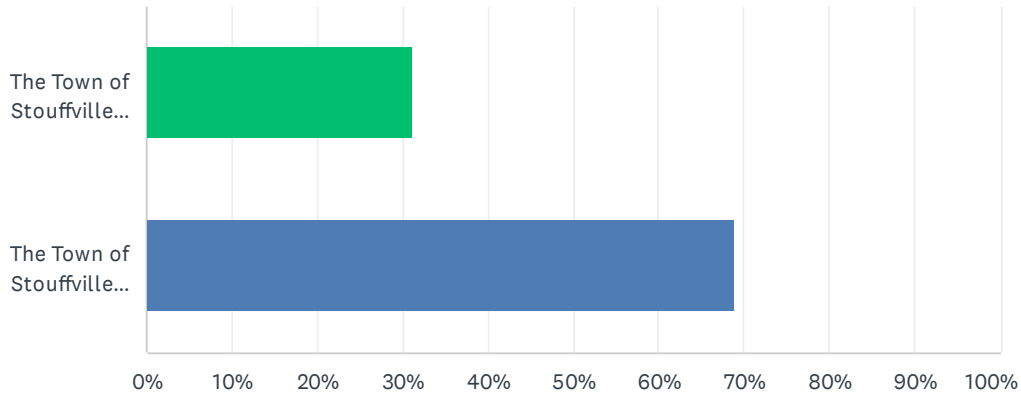

Q5 Without consideration for location, which of the following statements do you agree with the strongest regarding the tank donation?

Answered: 1,021 Skipped: 72

ANSWER CHOICES	RESPONSES	
The Town of Stouffville should receive the donation of the tank from the Department of National Defence.	31.05%	317
The Town of Stouffville should not receive the donation of the tank from the Department of National Defence.	68.95%	704
TOTAL		1,021