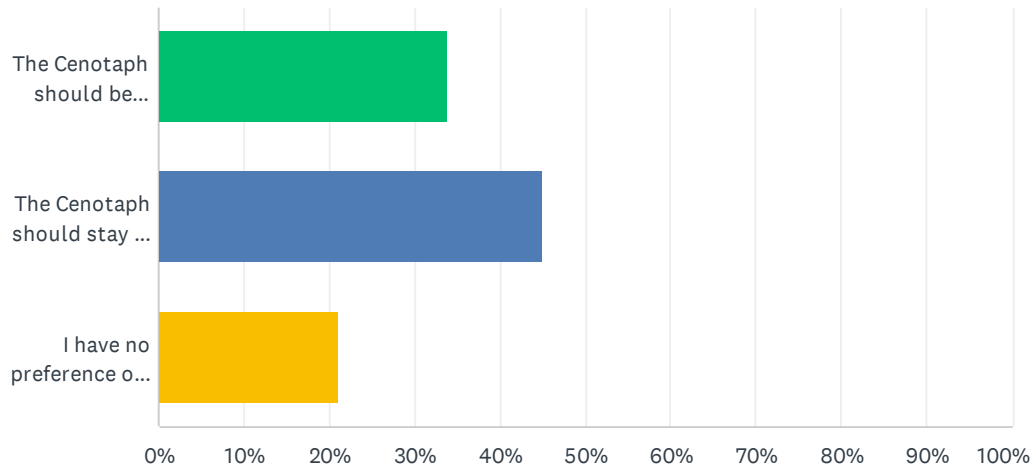

Q3 Regarding the Stouffville Legion’s request to permanently relocate the Cenotaph to Memorial Park, which of the following statements do you agree with the strongest:

Answered: 1,024 Skipped: 69

ANSWER CHOICES	RESPONSES	
The Cenotaph should be relocated to Memorial Park.	33.89%	347
The Cenotaph should stay at the Legion.	44.92%	460
I have no preference on the location of the Cenotaph.	21.19%	217
TOTAL		1,024