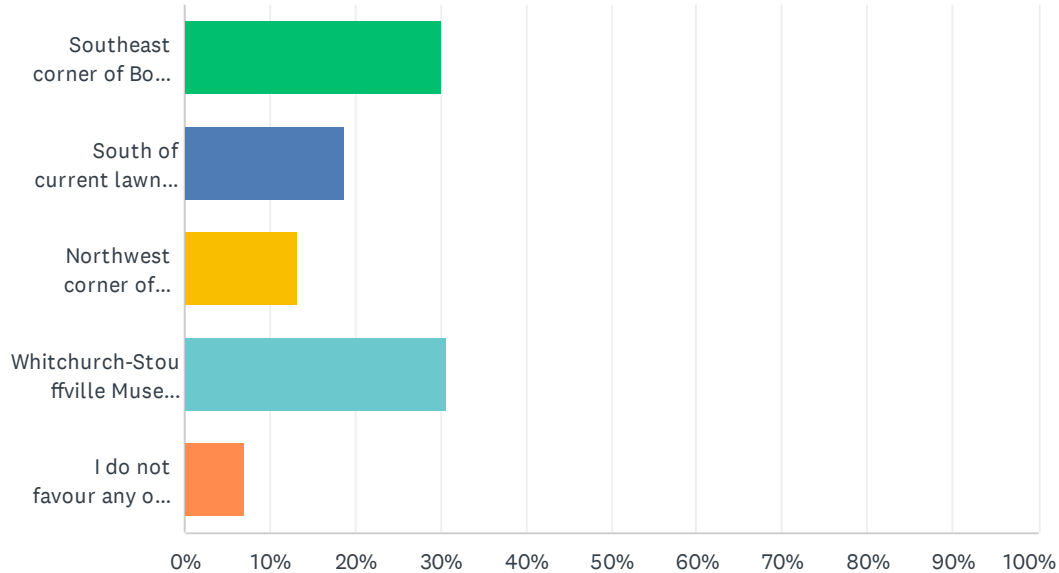

Q6 If the Town were to accept the donation of the Leopard Tank, where do you feel would be the most appropriate location?

Answered: 309 Skipped: 784

ANSWER CHOICES	RESPONSES
Southeast corner of Booth Drive and Park Drive South (Option A in December 6 Council Report and on above map).	30.10% 93
South of current lawn bowling greens, near the parking lot of "19 on the Park" (Civic Ave.) (Option B in December 6 Council Report and on above map).	18.77% 58
Northwest corner of Hoover Park Drive and Park Drive South (New option with Cenotaph and tank together - Option C on above map)	13.27% 41
Witchurch-Stouffville Museum – Woodbine Avenue and Aurora Road (new option)	30.74% 95
I do not favour any of the locations above, and would prefer it here (if any):	7.12% 22
TOTAL	309

#	I DO NOT FAVOUR ANY OF THE LOCATIONS ABOVE, AND WOULD PREFER IT HERE (IF ANY):	DATE
1	send it to scrap and make wheel chairs and donate to the needy	4/2/2024 1:21 PM
2	ball park	4/2/2024 10:56 AM
3	The original location of the tank/ South of the bowling greens	3/27/2024 6:25 PM
4	The Legion	3/27/2024 5:46 PM
5	LEGION	3/20/2024 10:15 AM
6	The legion	3/9/2024 7:14 PM