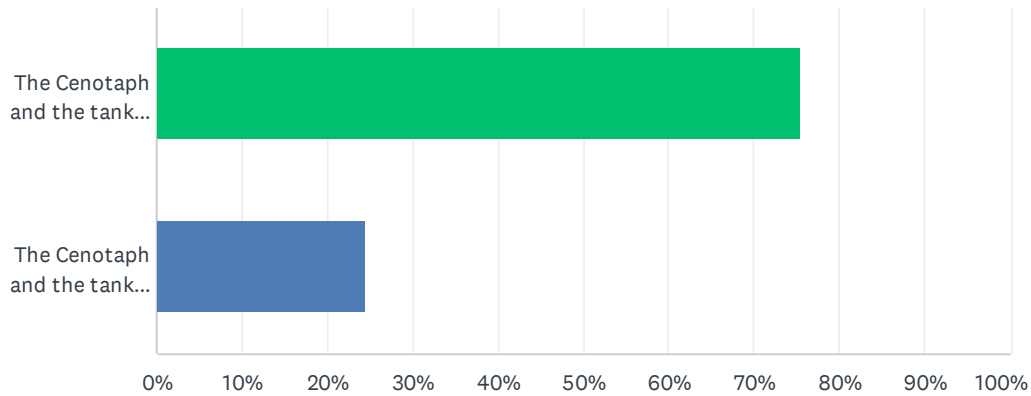

Q7 If the Cenotaph is to be moved to Memorial Park, and the donation of the tank accepted, which of the following statements to you agree with the strongest?

Answered: 309 Skipped: 784

ANSWER CHOICES	RESPONSES	
The Cenotaph and the tank should be displayed together at the same location.	75.40%	233
The Cenotaph and the tank should not be displayed together at the same location.	24.60%	76
TOTAL		309