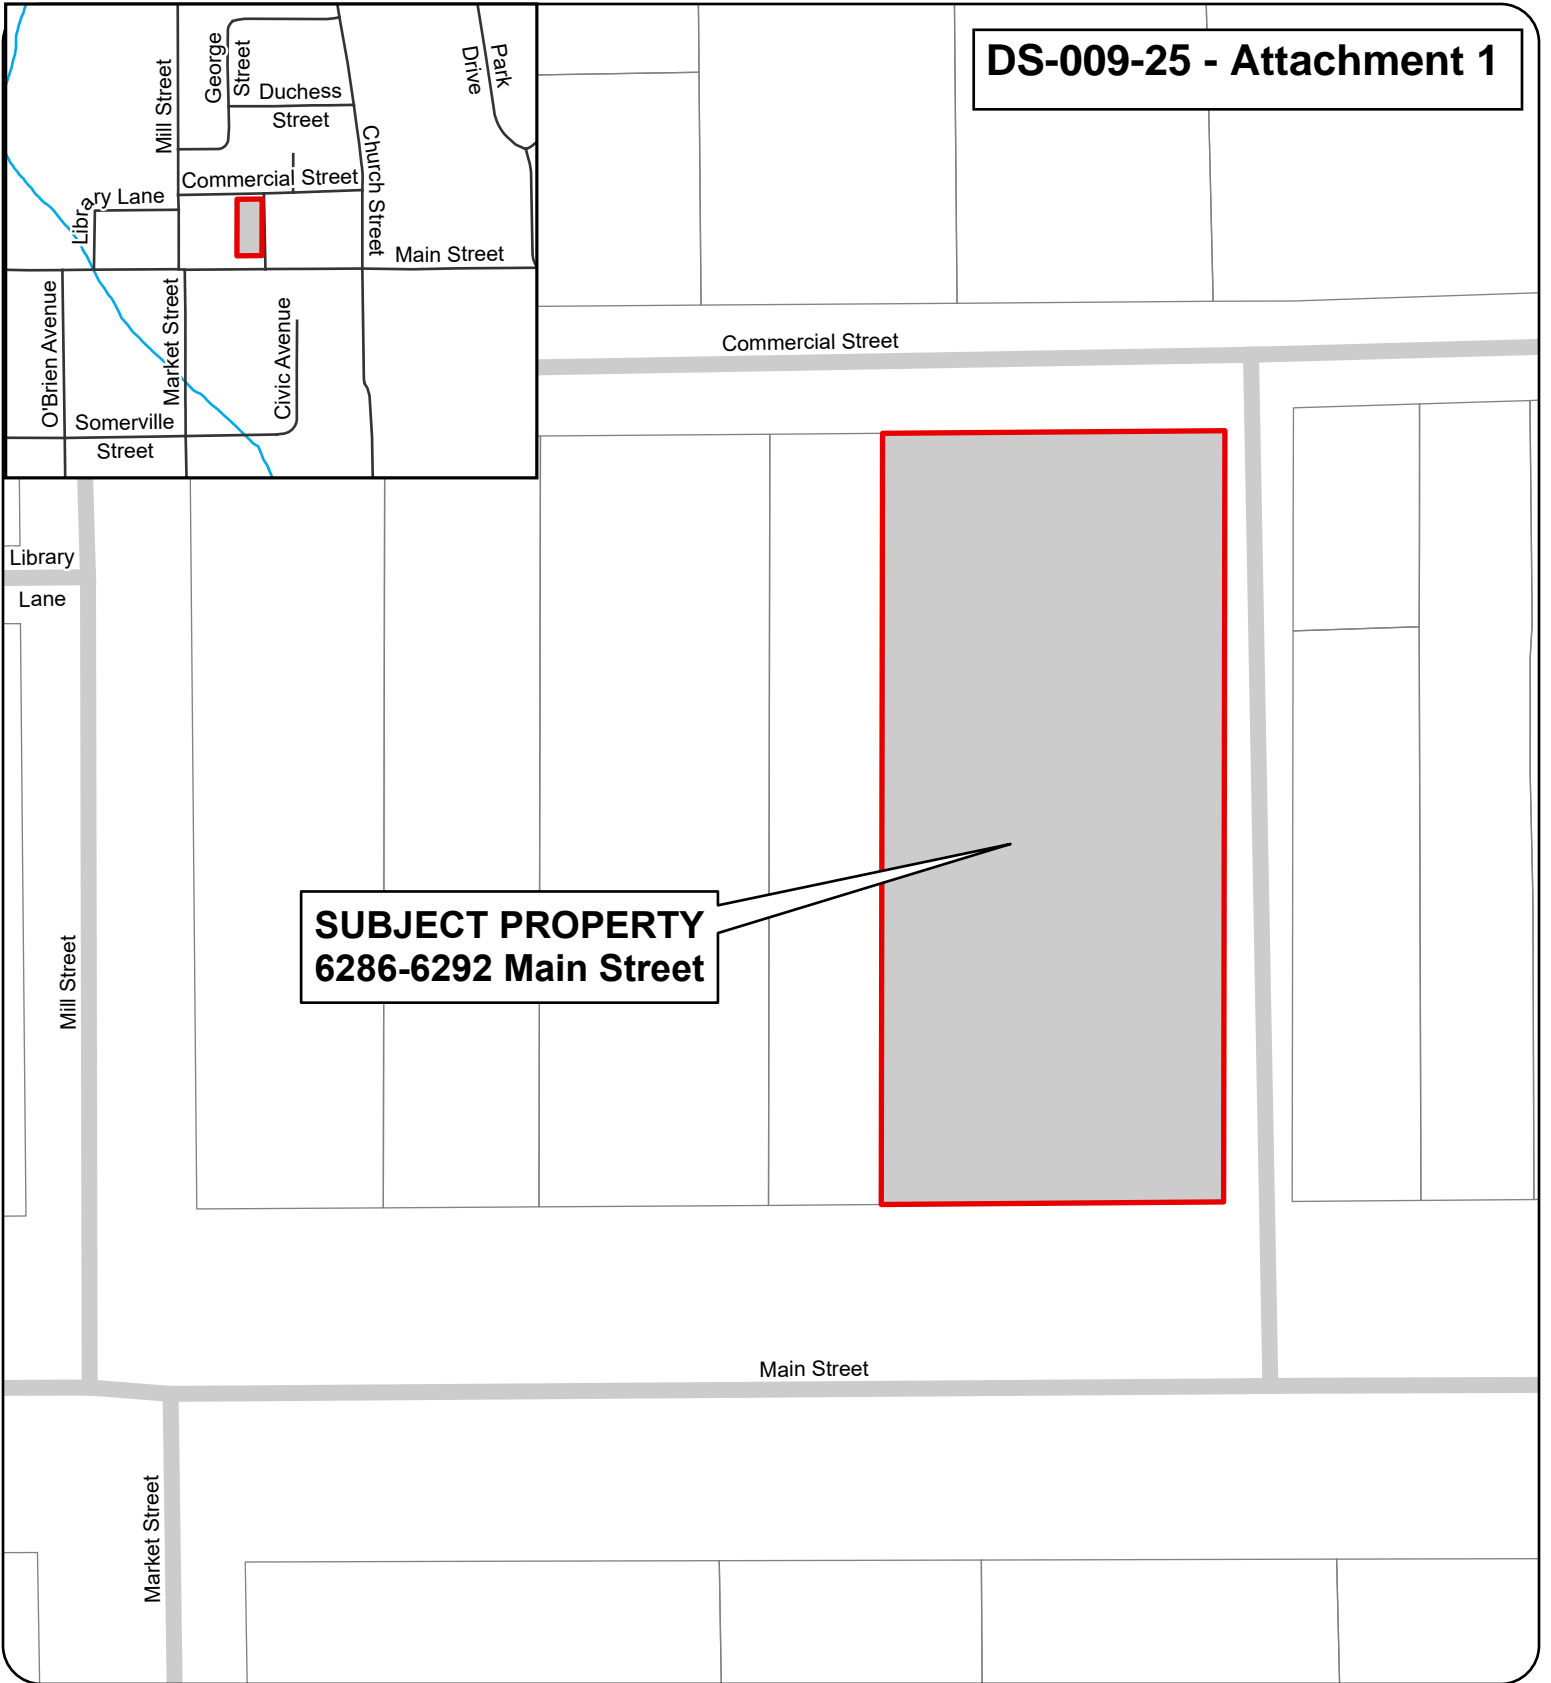

SUBJECT PROPERTY
6286-6292 Main Street

Location Map

6286-6292 Main Street
PLAN 70 LOT 10
File No(s): CDM24.002